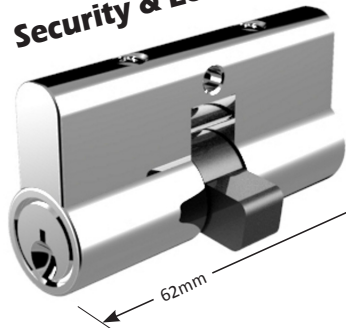

~~\$1.35~~ / unit / box of 200

From **\$0.99** +GST

Save a massive
\$72 per box of 200!

1-3035-S25

Security door roller • 25kg • Standard

- Precision 25kg bearing
- 14mm adjustment
- Fully retractable roller
- Offset roller function
- Double sided adjustment
- Audible/tactile adjustment indicator
- Extended tabs for easy removal

Part	1+	10+	50+	100+	200+	Your Qty
1-3035-S25	\$6.28	\$4.39	\$3.08	\$1.61	\$0.99	

Barrier Screen

~~\$5.87~~ / unit / box of 100

From **\$4.40** +GST

Save a massive
\$147 per box of 100!

1-8190

Barrier Screen Door Cylinder

- Standard 5-wafer cylinder
- Suits most barrier screen door locks
- 3 x chrome-plated brass keys

Part	1+	10+	50+	100+	Your Qty
1-8190	\$10.00	\$9.00	\$6.08	\$4.40	

Security & Locksmith

~~\$8.39~~ / unit / box of 100

From **\$6.29** +GST

Save a massive
\$210 per box of 100!

1-8156

Security Screen Door Cylinder

- Precision 5-pin brass barrel
- Suits restricted barrel insert
- Suits most security screen door locks
- 3 x C4 chrome-plated brass keys
- Easy re-key over-cap