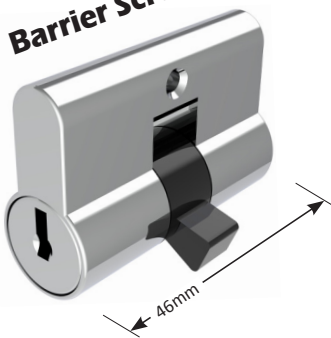

~~\$1.35~~ / unit / box of 200

From **\$0.99** +GST

Save a massive
\$72 per box of 200!

1-3035-S25

Security door roller • 25kg • Standard

- Precision 25kg bearing
- 14mm adjustment
- Fully retractable roller
- Offset roller function
- Double sided adjustment
- Audible/tactile adjustment indicator
- Extended tabs for easy removal

Part	1+	10+	50+	100+	200+	Your Qty
1-3035-S25	\$6.28	\$4.39	\$3.08	\$1.61	\$0.99	

Barrier Screen

~~\$5.87~~ / unit / box of 100

From **\$4.40** +GST

Save a massive
\$147 per box of 100!

1-8190

Barrier Screen Door Cylinder

From **\$6.29** +GST

Save a massive
\$210 per box of 100!

1-8156

Security Screen Door Cylinder

- Precision 5-pin brass barrel
- Suits restricted barrel insert
- Suits most security screen door locks
- 3 x C4 chrome-plated brass keys
- Easy re-key over-cap