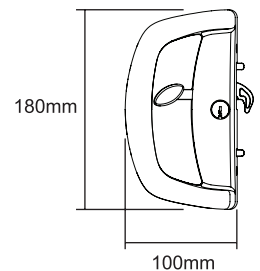

Sliding Patio Door Lock

From

\$44.75
+GST

4-8645BLK

Sliding door deadlock. Dockland. Keyed inside and outside. Black.

- Latch or deadlocking function
- Includes 2 x C4 5-pin cylinders

4-8646BLK

Sliding door lock. Keyed outside only. Black.

- Meets manual override egress legislation
- 1 x C4 5-pin external cylinder

Includes 5mm packer

Part	Description	1+	10+	50+	100+	Your Qty
4-8645BLK	Sliding door deadlock. Dockland. Keyed inside and outside. Black.	\$61.70	\$52.45	\$49.82	\$47.33	
4-8646BLK	Sliding door lock. Keyed outside only. Black.	\$58.33	\$49.58	\$47.10	\$44.75	