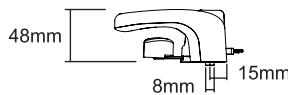

Sliding Patio Door Lock

From

\$44.75
+GST

4-8645BLK

Sliding door deadlock. Dockland. Keyed inside and outside. Black.

- Latch or deadlocking function
- Includes 2 x C4 5-pin cylinders

4-8646BLK

Sliding door lock. Keyed outside only. Black.

- Meets manual override egress legislation
- 1 x C4 5-pin external cylinder

Includes 5mm packer

Part	Description	1+	10+	50+	100+	Your Qty
4-8645BLK	Sliding door deadlock. Dockland. Keyed inside and outside. Black.	\$61.70	\$52.45	\$49.82	\$47.33	
4-8646BLK	Sliding door lock. Keyed outside only. Black.	\$58.33	\$49.58	\$47.10	\$44.75	