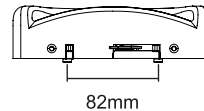

Sliding Patio Door Lock

From

\$44.75
+GST

4-8645BLK

Sliding door deadlock. Dockland. Keyed inside and outside. Black.

- Latch or deadlocking function
- Includes 2 x C4 5-pin cylinders

4-8646BLK

Sliding door lock. Keyed outside only. Black.

- Meets manual override egress legislation
- 1 x C4 5-pin external cylinder

Includes 5mm packer

Part	Description	1+	10+	50+	100+	Your Qty
4-8645BLK	Sliding door deadlock. Dockland. Keyed inside and outside. Black.	\$61.70	\$52.45	\$49.82	\$47.33	
4-8646BLK	Sliding door lock. Keyed outside only. Black.	\$58.33	\$49.58	\$47.10	\$44.75	